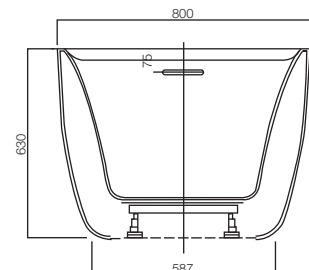

PRODUCT DETAILS

Range Name	LEXA
Category	OXYPOOL SYSTEM
Code	AWL-WHT-FSBTLX1001OX
Size (mm)	1800 x 800 x 500
Material	LUCITE ACRYLIC
Reinforcement	FIBER GLASS & RESIN

PRODUCT IMAGE

TECHNICAL DRAWING

Top View

Side View

Front View

Accessories Included

Drain & Overflow, Frame SS, Headrest

FEATURES

- Size: 1800 x 800 x 500 mm
- Depth: 500mm
- Oxy Jets- 2 numbers
- Chromo source: 2

CERTIFICATION

DISCLAIMER: Our every effort has been made to ensure factual accuracy, the information presented subject to changes due to requirements in different sites, markets and/ or countries. All dimensions are in mm (Tolerance ± 5 MM). Jaquar reserves the right to make the necessary amendments at any time without prior notice.