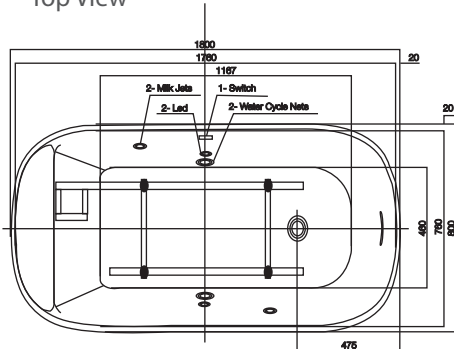

PRODUCT DETAILS

Range Name	LEXA
Category	OXYPOOL SYSTEM
Code	AWL-WHT-FSBTLX1001OX
Size (mm)	1800 x 800 x 500
Material	LUCITE ACRYLIC
Reinforcement	FIBER GLASS & RESIN

PRODUCT IMAGE

TECHNICAL DRAWING

Top View

Side View

Front View

Accessories Included

Drain & Overflow, Frame SS, Headrest

FEATURES

- Size: 1800 x 800 x 500 mm
- Depth: 500mm
- Oxy Jets- 2 numbers
- Chromo source: 2

CERTIFICATION

DISCLAIMER: Our every effort has been made to ensure factual accuracy, the information presented subject to changes due to requirements in different sites, markets and/ or countries. All dimensions are in mm (Tolerance ± 5 MM). Jaquar reserves the right to make the necessary amendments at any time without prior notice.