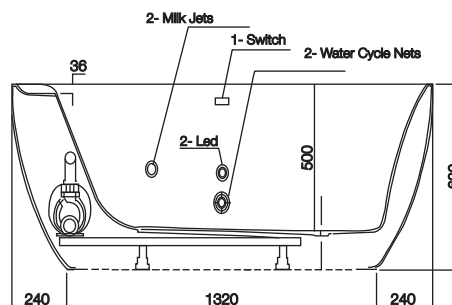

PRODUCT DETAILS

Range Name	LEXA
Category	OXYPOOL SYSTEM
Code	AWL-WHT-FSBTLX1001OX
Size (mm)	1800 x 800 x 500
Material	LUCITE ACRYLIC
Reinforcement	FIBER GLASS & RESIN

PRODUCT IMAGE

TECHNICAL DRAWING

Top View

Side View

Front View

Accessories Included

Drain & Overflow, Frame SS, Headrest

FEATURES

- Size: 1800 x 800 x 500 mm
- Depth: 500mm
- Oxy Jets- 2 numbers
- Chromo source: 2

CERTIFICATION

DISCLAIMER: Our every effort has been made to ensure factual accuracy, the information presented subject to changes due to requirements in different sites, markets and/ or countries. All dimensions are in mm (Tolerance ± 5 MM). Jaquar reserves the right to make the necessary amendments at any time without prior notice.