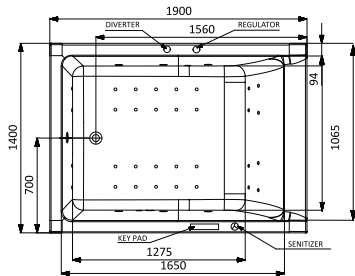

PRODUCT DETAILS

Range Name	LEXA
Category	ARTIZE LEXA 1900 x 1400 x 530 mm SUPERIOR WHIRLPOOL AND AIRPOOL COMBI SYSTEM
Code	AWL-WHT-LEXA190CX
Size (mm)	1900 x 1400 x 530
Material	ACRYLIC PMMA
Reinforcement	PU GREEN REINFORCEMENT

PRODUCT IMAGE

TECHNICAL DRAWING

Top View

Side View

Accessories Included:	DRAIN & OVERFLOW WITH SMART FILLER, FRAME SS, HEADREST
Accessories Excluded:	FRONT & SIDE PANEL

FEATURES

- Size: 1900 x 1400 x 530
- Water Pump: 1.47 Hp@50 Hz
- Air Blower: 1.13 Hp @50/60Hz
- Water Jets: 6 (slim & flat)
- Back Jets: 8 (slim & flat)
- Air Jets: 20
- Foot Jets: 4
- Control Panel: Digital
- Heater: 1.5 kW
- Zone Massage
- Water Level Sensor, Overflow cum Filler
- Chromotherapy
- Sanitisation/Cleaning System
- Vaccum Suction Breaker, 3 Tier Testing

DISCLAIMER: Our every effort has been made to ensure factual accuracy, the information presented subject to changes due to requirements in different sites, markets and/ or countries. All dimensions are in mm (Tolerance \pm 5 MM). Jaquar reserves the right to make the necessary amendments at any time without prior notice.