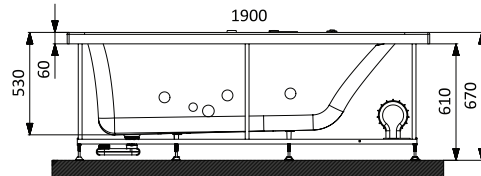

PRODUCT DETAILS

Range Name	LEXA
Category	ARTIZE LEXA 1900 x 1400 x 530 mm SUPERIOR WHIRLPOOL AND AIRPOOL COMBI SYSTEM
Code	AWL-WHT-LEXA190CX
Size (mm)	1900 x 1400 x 530
Material	ACRYLIC PMMA
Reinforcement	PU GREEN REINFORCEMENT

PRODUCT IMAGE

TECHNICAL DRAWING

Top View

Side View

Accessories Included:	DRAIN & OVERFLOW WITH SMART FILLER, FRAME SS, HEADREST
Accessories Excluded:	FRONT & SIDE PANEL

FEATURES

- Size: 1900 x 1400 x 530
- Water Pump: 1.47 Hp@50 Hz
- Air Blower: 1.13 Hp @50/60Hz
- Water Jets: 6 (slim & flat)
- Back Jets: 8 (slim & flat)
- Air Jets: 20
- Foot Jets: 4
- Control Panel: Digital
- Heater: 1.5 kW
- Zone Massage
- Water Level Sensor, Overflow cum Filler
- Chromotherapy
- Sanitisation/Cleaning System
- Vaccum Suction Breaker, 3 Tier Testing

DISCLAIMER: Our every effort has been made to ensure factual accuracy, the information presented subject to changes due to requirements in different sites, markets and/ or countries. All dimensions are in mm (Tolerance \pm 5 MM). Jaquar reserves the right to make the necessary amendments at any time without prior notice.